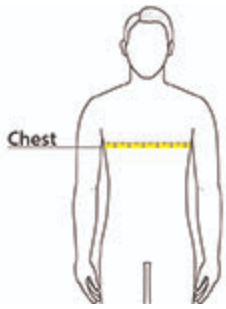

Product Measurements

	LT	XLT	2XLT	3XLT	4XLT
Chest	22	24	26	28	30
Sleeve Length	20 3/4	21 3/4	22 3/4	23 3/4	24 3/4
Body Length at Back	33	34	35	36	37

Chest: Measured across the chest one inch below armhole when laid flat.

Sleeve Length: Start at center of neck and measure down shoulder, down sleeve to hem.

Body Length at Back: Measured from high point shoulder to finished hem at back.

Size Chart

	LT	XLT	2XLT	3XLT	4XLT
Chest	41-43	44-46	47-49	50-53	54-57

How To Measure

Chest

Measure under the arm and around the fullest part of the chest with arms down, keeping tape horizontal.

Colors

Please note: PMS code information is shown only when an exact match is available.