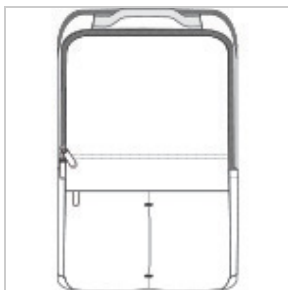

Sketches

front